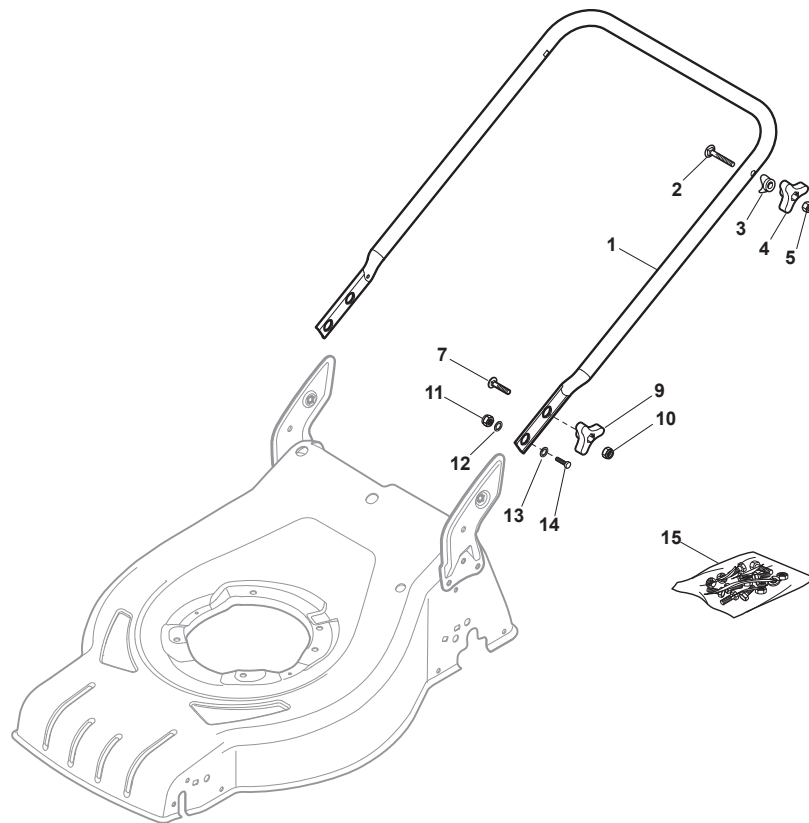

CRL-CSL 484 W - CRL-CSL 484 WQ

WBH Petrol Steel Height Adjusting

Issue 8 - 2015

Fig.	Quantity	Part No	Description	Notes
1	1	381302821/0	Front Wheel Axle	
2	2	322545142/0	Plate	
3	4	112728698/0	Screw	
4	2	112521350/0	Washer	
5	2	112155000/0	Nut	
6	2	112436051/0	Plate	
7	1	322869673/0	Rod, Height Adjustment	
7	1	322869683/0	Rod, Height Adjustment	
8	2	122519820/0	Pin	
9	1	122446193/0	Spring	
11	4	112728698/0	Screw	
12	2	322545152/0	Plate	
13	1	381302815/0	Rear Wheel Axle	
14	1	122534131/0	Pin	
15	1	381003357/0	Wheels Rear Adj. Lever	
16	1	122446192/0	Spring	
17	1	112154510/0	Nut	
21	2	112521350/0	Washer	
22	2	112155000/0	Nut	

CRL-CSL 484 W - CRL-CSL 484 WQ

WBH Petrol Steel Mask

Issue 8 - 2015

Fig.	Quantity	Part No	Description	Notes
1	1	322226168/0	Mask, Black	
2	2	112728698/0	Screw	
3	2	112728698/0	Screw	
4	1	322226170/0	Mask, Black	
5	1	322500106/0	Front Combi	
6	2	112728698/0	Screw	

Fig.	Quantity	Part No	Description	Notes
1	1	381006737/0	Handle Lower Part	Black
1	1	381007537/0	Handle, Lower Part Yellow	Yellow
2	2	112819110/0	Screw	
3	2	122671651/0	Washer	
4	2	122399900/0	Knob	Black
4	2	322399840/0	Yellow Knob	Yellow
4	2	322399846/0	Red Knob	Red
5	2	112293200/0	Nut	
7	2	112818900/0	Screw	
9	2	122399900/0	Knob	Black
9	2	322399840/0	Yellow Knob	Yellow
9	2	322399846/0	Red Knob	Red
10	2	112293200/0	Nut	
11	2	112155000/0	Nut	
12	2	112521350/0	Washer	
13	2	112369500/0	Elastic Washer	
14	2	112760605/0	Screw	
15	1	381008691/0	Outfit, Screws	Black
15	1	381008692/0	Outfit, Screws	Yellow
15	1	381008695/0	Outfit, Screws	Red