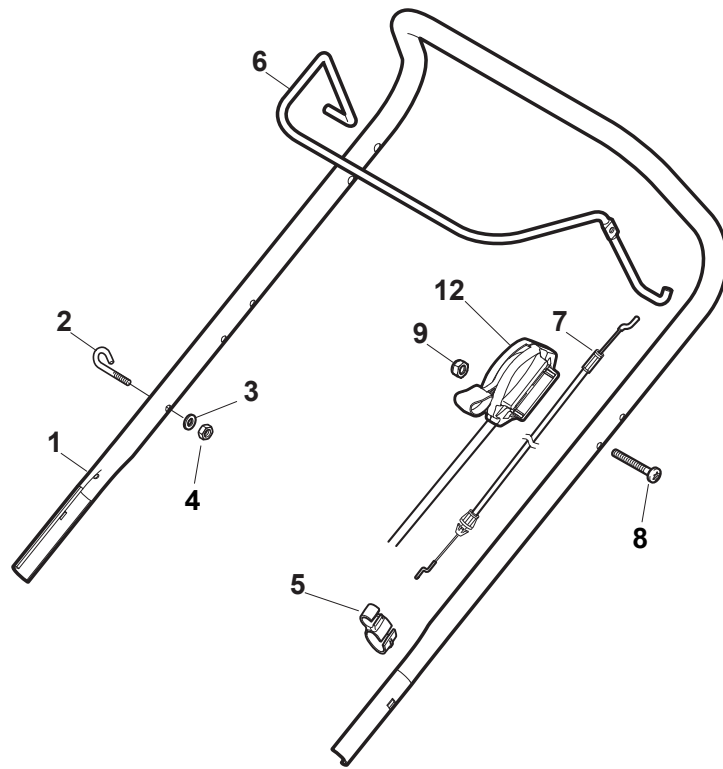

CRL-CSL 484 W - CRL-CSL 484 WQ

WBH Petrol Steel Height Adjusting

Issue 8 - 2015

Fig.	Quantity	Part No	Description	Notes
1	1	381302821/0	Front Wheel Axle	
2	2	322545142/0	Plate	
3	4	112728698/0	Screw	
4	2	112521350/0	Washer	
5	2	112155000/0	Nut	
6	2	112436051/0	Plate	
7	1	322869673/0	Rod, Height Adjustment	
7	1	322869683/0	Rod, Height Adjustment	
8	2	122519820/0	Pin	
9	1	122446193/0	Spring	
11	4	112728698/0	Screw	
12	2	322545152/0	Plate	
13	1	381302815/0	Rear Wheel Axle	
14	1	122534131/0	Pin	
15	1	381003357/0	Wheels Rear Adj. Lever	
16	1	122446192/0	Spring	
17	1	112154510/0	Nut	
21	2	112521350/0	Washer	
22	2	112155000/0	Nut	

Fig.	Quantity	Part No	Description	Notes
1	1	381006737/0	Handle Lower Part	Black
1	1	381007537/0	Handle, Lower Part Yellow	Yellow
2	2	112819110/0	Screw	
3	2	122671651/0	Washer	
4	2	122399900/0	Knob	Black
4	2	322399840/0	Yellow Knob	Yellow
4	2	322399846/0	Red Knob	Red
5	2	112293200/0	Nut	
7	2	112818900/0	Screw	
9	2	122399900/0	Knob	Black
9	2	322399840/0	Yellow Knob	Yellow
9	2	322399846/0	Red Knob	Red
10	2	112293200/0	Nut	
11	2	112155000/0	Nut	
12	2	112521350/0	Washer	
13	2	112369500/0	Elastic Washer	
14	2	112760605/0	Screw	
15	1	381008691/0	Outfit, Screws	Black
15	1	381008692/0	Outfit, Screws	Yellow
15	1	381008695/0	Outfit, Screws	Red