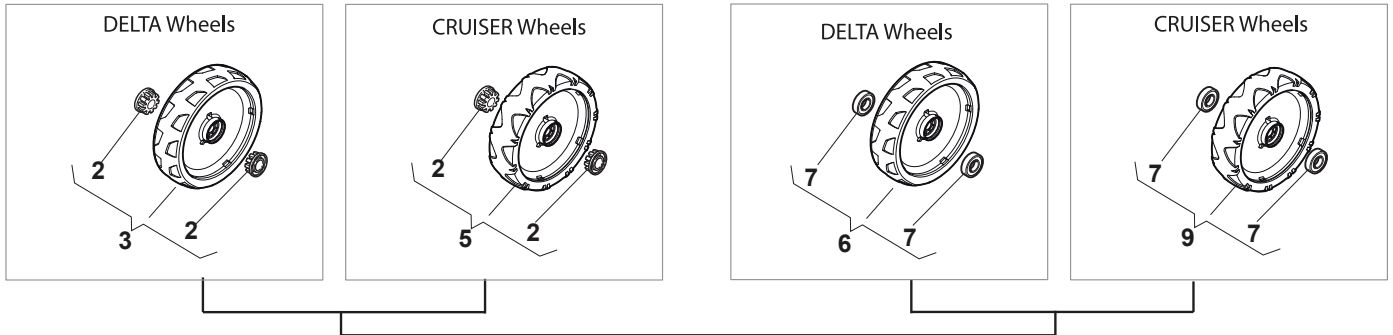

CRL-CSL 484 W - CRL-CSL 484 WQ

WBH Petrol Steel Handle, Upper Part

Issue 8 - 2015

Fig.	Quantity	Part No	Description	Notes
1	1	381006740/0	Handle, Upper Part	
2	1	112727788/0	Screw	
3	1	322551640/0	Plate	
4	1	112154510/0	Nut	
5	1	181030084/0	Cable, Thread Engine Brake	B&S / GGP / Honda Engine
6	1	181003369/0	Lever, Engine Brake	
7	1	112154510/0	Nut	
8	1	112521330/0	Washer	
9	1	122430313/0	Guide Spring	

CRL-CSL 484 W - CRL-CSL 484 WQ

WBH Petrol Steel Handle, Upper Part

Issue 8 - 2015

Fig.	Quantity	Part No	Description	Notes
1	1	381006740/0	Handle, Upper Part	
2	1	112727783/0	Screw	
3	1	181030084/0	Cable, Thread Engine Brake	B&S / GGP / Honda Engine
4	1	181005522/0	Throttle Cable	B&S Engine
4	1	181005534/0	Throttle Cable	for GGP RS-RSC-RSCT Engines
4	1	181005535/0	Throttle Cable	for GGP and Honda Engine
4	1	181005536/0	Throttle Cable	B&S E Series
5	1	112154510/0	Nut	
6	1	181003369/0	Lever, Engine Brake	
7	1	112154510/0	Nut	
8	1	112521330/0	Washer	
9	1	122430313/0	Guide Spring	

Bushing - Ø180

Ball Bearing - Ø180

Bushing - Ø240

Ball Bearing - Ø240

CRL-CSL 484 W - CRL-CSL 484 WQ

WBH Petrol Steel Wheels and Hub Caps

Issue 8 - 2015

Fig.	Quantity	Part No	Description	Notes
1	2	381007443/1	Wheel	
2	8	322042064/0	Bushing	
3	2	381007442/1	Wheel	
4	2	381007446/1	Wheel	
5	2	381007444/1	Wheel	
6	2	381007448/1	Wheel	
7	8	119216035/0	Bearing	
8	2	381007449/1	Wheel	
9	2	381007450/1	Wheel	
10	2	381007456/1	Wheel	