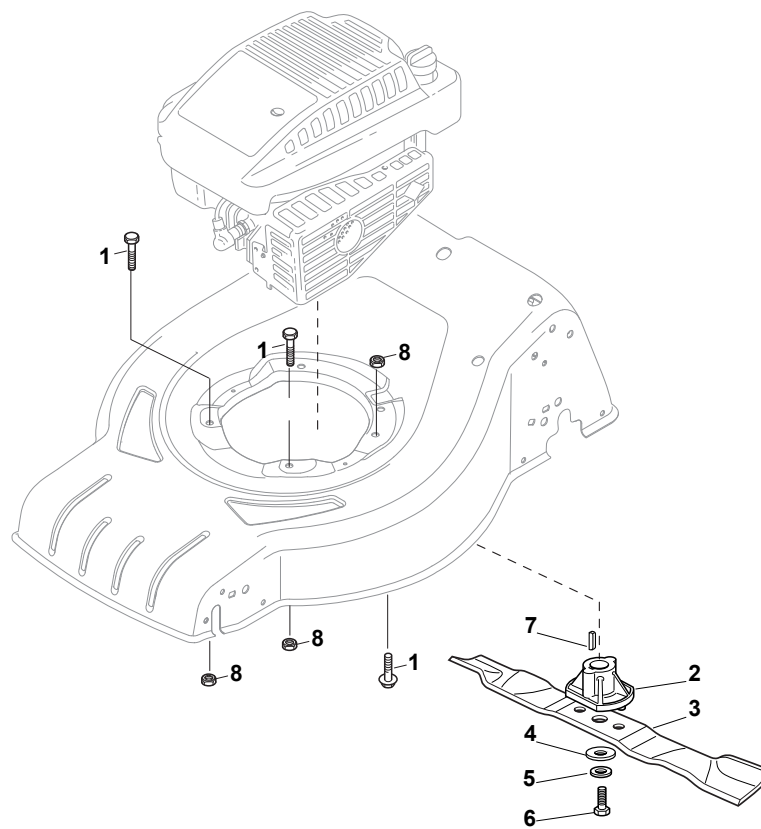

CRL-CSL 484 W - CRL-CSL 484 WQ

WBH Petrol Steel Handle, Upper Part

Issue 8 - 2015

Fig.	Quantity	Part No	Description	Notes
1	1	381006740/0	Handle, Upper Part	
2	1	112727783/0	Screw	
3	1	181030084/0	Cable, Thread Engine Brake	B&S / GGP / Honda Engine
4	1	181005522/0	Throttle Cable	B&S Engine
4	1	181005534/0	Throttle Cable	for GGP RS-RSC-RSCT Engines
4	1	181005535/0	Throttle Cable	for GGP and Honda Engine
4	1	181005536/0	Throttle Cable	B&S E Series
5	1	112154510/0	Nut	
6	1	181003369/0	Lever, Engine Brake	
7	1	112154510/0	Nut	
8	1	112521330/0	Washer	
9	1	122430313/0	Guide Spring	

Bushing - Ø180

Ball Bearing - Ø180

Bushing - Ø240

Ball Bearing - Ø240

CRL-CSL 484 W - CRL-CSL 484 WQ

WBH Petrol Steel Wheels and Hub Caps

Issue 8 - 2015

Fig.	Quantity	Part No	Description	Notes
1	2	381007443/1	Wheel	
2	8	322042064/0	Bushing	
3	2	381007442/1	Wheel	
4	2	381007446/1	Wheel	
5	2	381007444/1	Wheel	
6	2	381007448/1	Wheel	
7	8	119216035/0	Bearing	
8	2	381007449/1	Wheel	
9	2	381007450/1	Wheel	
10	2	381007456/1	Wheel	

CRL-CSL 484 W - CRL-CSL 484 WQ

WBH Petrol Steel Wheelcaps

Issue 8 - 2015

Fig.	Quantity	Part No	Description	Notes
A1	2	322110636/0	Hub Cap Grey	
B1	2	322110637/0	Hub Cap Grey	
A2	2	322110638/0	Hub Cap Grey	
A2	2	322110647/0	Hub Cap Yellow	
B2	2	322110648/0	Hub Cap Yellow	
B2	2	322110639/0	Hub Cap Grey	
A3	2	322110687/0	Hub Cap Grey	
B3	2	322110689/0	Hub Cap Grey	

CRL-CSL 484 W - CRL-CSL 484 WQ

WBH Petrol Steel Protection, Belt

Issue 8 - 2015

Fig.	Quantity	Part No	Description	Notes
1	1	322108309/1	Rear Conveyor Assy	Black
2	1	322600314/0	Ejection Guard	
8	1	122517869/1	Pin	
3	2	112727803/0	Screw	
4	1	322806639/0	Fulcrum Pin	
5	2	112154510/0	Nut	
6	2	118203853/0	Screw	
7	1	122450456/0	Spring	
9	2	112604896/0	Crown Fastener	