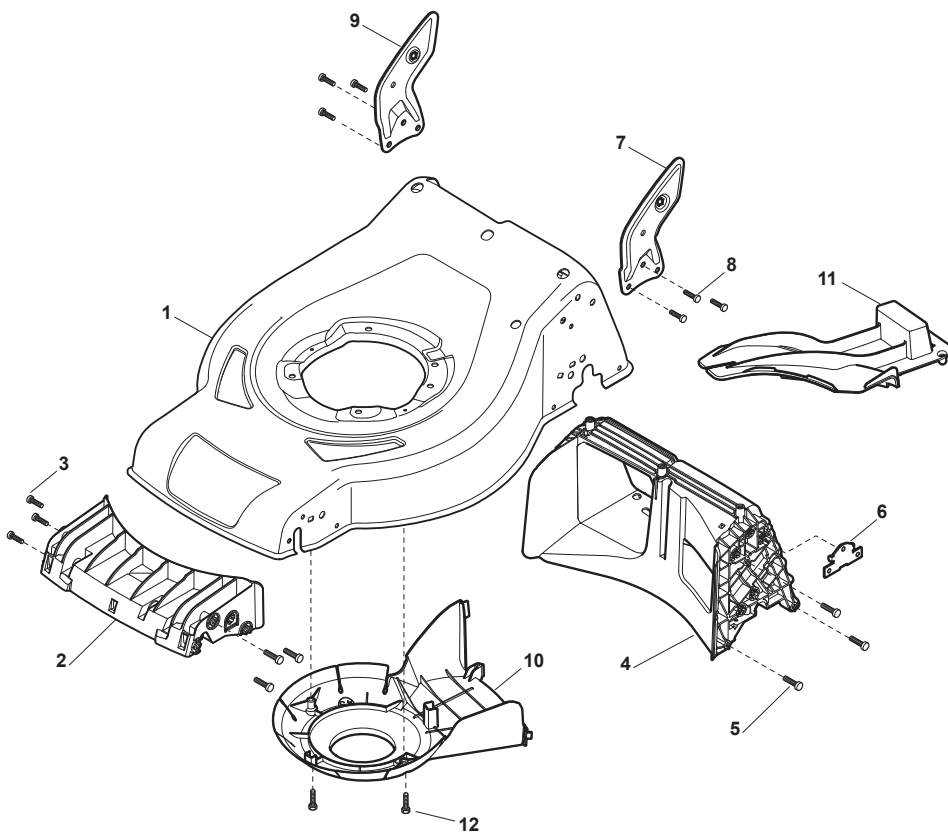

THIS INFORMATION IS NOT INTENDED FOR SALE OR RESALE, AND THIS NOTICE MUST REMAIN ON ALL COPIES.

CRL-CSL 484 W - CRL-CSL 484 WQ

WBH Petrol Steel Deck

Issue 8 - 2015

Fig.	Quantity	Part No	Description	Notes
1	1	381004018/0	Red Deck	
1	1	381004024/0	Black Deck	
1	1	381004729/0	Grey Deck	
2	1	322108301/1	Front Conveyor Assy	
3	6	112728699/0	Screw	
4	1	322108302/0	Rear Conveyor Assy	
5	6	112728699/0	Screw	
6	2	322545213/0	Plate	
7	1	381005139/0	Left Bracket	
8	6	112727801/0	Screw	
9	1	381005137/0	Right Bracket	
10	1	322060242/0	Belt Protection	
11	1	322140239/0	Mulching Deflector	
12	2	112728530/0	Screw	

CRL-CSL 484 W - CRL-CSL 484 WQ

WBH Petrol Steel Deck

Issue 8 - 2015

Fig.	Quantity	Part No	Description	Notes
1	1	381004020/0	Red Deck	
1	1	381004051/0	Black Deck	
2	1	322108301/1	Front Conveyor Assy	
3	6	112728699/0	Screw	
4	1	322108302/0	Rear Conveyor Assy	
5	6	112728699/0	Screw	
6	2	322545213/0	Plate	
7	1	381005139/0	Left Bracket	
8	6	112727801/0	Screw	
9	1	381005137/0	Right Bracket	
10	1	322060242/0	Belt Protection	
11	1	322140239/0	Mulching Deflector	
12	2	112728530/0	Screw	

CRL-CSL 484 W - CRL-CSL 484 WQ

WBH Petrol Steel Height Adjusting

Issue 8 - 2015

Fig.	Quantity	Part No	Description	Notes
1	1	381302821/0	Front Wheel Axle	
2	2	322545142/0	Plate	
3	4	112728698/0	Screw	
4	2	112521350/0	Washer	
5	2	112155000/0	Nut	
6	2	112436051/0	Plate	
7	1	322869673/0	Rod, Height Adjustment	
7	1	322869683/0	Rod, Height Adjustment	
8	2	122519820/0	Pin	
9	1	122446193/0	Spring	
11	4	112728698/0	Screw	
12	2	322545152/0	Plate	
13	1	381302815/0	Rear Wheel Axle	
14	1	122534131/0	Pin	
15	1	381003357/0	Wheels Rear Adj. Lever	
16	1	122446192/0	Spring	
17	1	112154510/0	Nut	
21	2	112521350/0	Washer	
22	2	112155000/0	Nut	