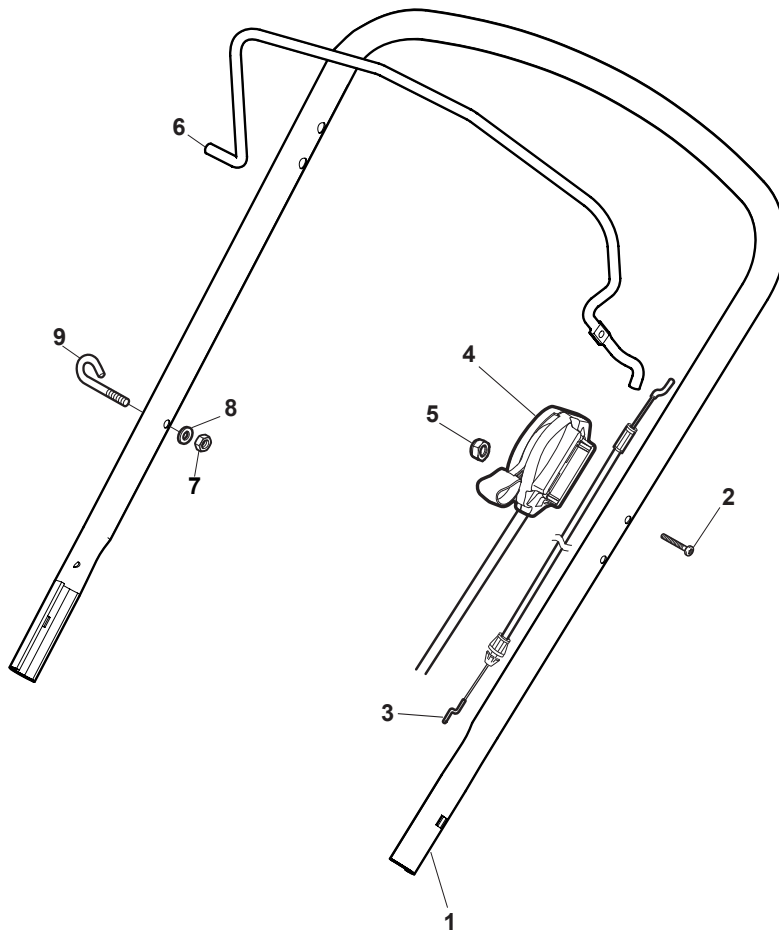

CRL-CSL 484 W - CRL-CSL 484 WQ

WBH Petrol Steel Height Adjusting

Issue 8 - 2015

Fig.	Quantity	Part No	Description	Notes
1	1	381302821/0	Front Wheel Axle	
2	2	322545142/0	Plate	
3	4	112728698/0	Screw	
4	2	112521350/0	Washer	
5	2	112155000/0	Nut	
6	2	112436051/0	Plate	
7	1	322869673/0	Rod, Height Adjustment	
7	1	322869683/0	Rod, Height Adjustment	
8	2	122519820/0	Pin	
9	1	122446193/0	Spring	
11	4	112728698/0	Screw	
12	2	322545152/0	Plate	
13	1	381302815/0	Rear Wheel Axle	
14	1	122534131/0	Pin	
15	1	381003357/0	Wheels Rear Adj. Lever	
16	1	122446192/0	Spring	
17	1	112154510/0	Nut	
21	2	112521350/0	Washer	
22	2	112155000/0	Nut	

CRL-CSL 484 W - CRL-CSL 484 WQ

WBH Petrol Steel Handle, Upper Part

Issue 8 - 2015

Fig.	Quantity	Part No	Description	Notes
1	1	381006739/1	Handle, Upper Part	
1	1	381006745/1	Handle, Upper Part with sponge handgrip	
1	1	381006753/0	Handle, Upper Part Yellow	
2	1	122430313/0	Guide Spring	
3	1	112521330/0	Washer	
4	1	112154510/0	Nut	
5	1	118390020/0	Conduit Clip Caproeurope	
6	1	181003363/1	Lever, Engine Brake Black	Black
6	1	381003365/0	Lever, Engine Brake Yellow	Yellow
6	1	381003376/0	Lever, Engine Brake Red	Red
7	1	181030056/0	Cable, Thread Engine Brake	for B&S Engine
7	1	181030056/0	Cable, Thread Engine Brake	for GGP Engine
7	1	181030069/1	Cable, Thread Engine Brake	for Honda Engine
8	1	112727783/0	Screw	
9	1	112154510/0	Nut	
12	1	322551640/0	Plate	

CRL-CSL 484 W - CRL-CSL 484 WQ

WBH Petrol Steel Handle, Upper Part

Issue 8 - 2015

Fig.	Quantity	Part No	Description	Notes
1	1	381006740/0	Handle, Upper Part	
2	1	112727788/0	Screw	
3	1	322551640/0	Plate	
4	1	112154510/0	Nut	
5	1	181030084/0	Cable, Thread Engine Brake	B&S / GGP / Honda Engine
6	1	181003369/0	Lever, Engine Brake	
7	1	112154510/0	Nut	
8	1	112521330/0	Washer	
9	1	122430313/0	Guide Spring	