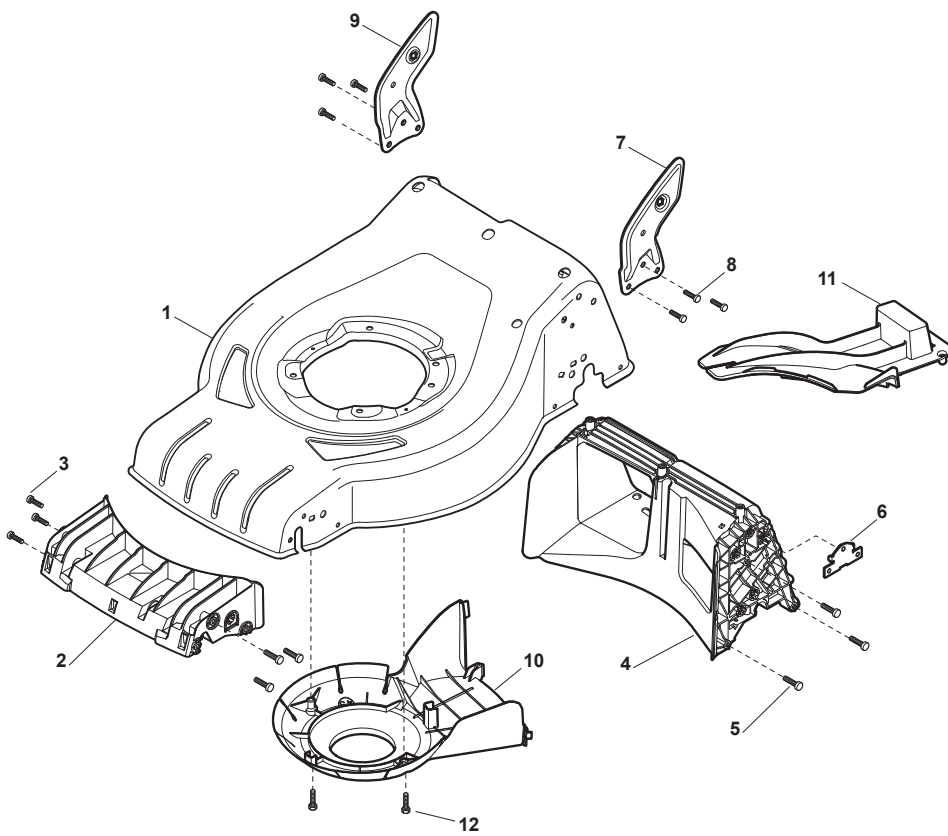

Parts Catalogue

for model

CRL-CSL 484 W - CRL-CSL 484 WQ

- Use GLOBAL GARDEN PRODUCT Genuine Spare Parts specified in the parts list for repair and/or replacement.
- The contents described in the parts list may change due to improvement.
- The drawings of the spare parts are only indicative and might not represent the part in question exactly.
- The indications "right" - "left" - "front" - "rear" refer to the position of the operator when using the machine.
- When placing orders of parts for repair and/or replacement, make sure that the illustrated parts list is the one applying to the machine's year of manufacture, as shown on the identification plate attached to the machine.

THIS INFORMATION IS NOT INTENDED FOR SALE OR RESALE, AND THIS NOTICE MUST REMAIN ON ALL COPIES.

CRL-CSL 484 W - CRL-CSL 484 WQ

WBH Petrol Steel Deck

Issue 8 - 2015

Fig.	Quantity	Part No	Description	Notes
1	1	381004018/0	Red Deck	
1	1	381004024/0	Black Deck	
1	1	381004729/0	Grey Deck	
2	1	322108301/1	Front Conveyor Assy	
3	6	112728699/0	Screw	
4	1	322108302/0	Rear Conveyor Assy	
5	6	112728699/0	Screw	
6	2	322545213/0	Plate	
7	1	381005139/0	Left Bracket	
8	6	112727801/0	Screw	
9	1	381005137/0	Right Bracket	
10	1	322060242/0	Belt Protection	
11	1	322140239/0	Mulching Deflector	
12	2	112728530/0	Screw	

CRL-CSL 484 W - CRL-CSL 484 WQ

WBH Petrol Steel Height Adjusting

Issue 8 - 2015

Fig.	Quantity	Part No	Description	Notes
1	1	381302821/0	Front Wheel Axle	
2	2	322545142/0	Plate	
3	4	112728698/0	Screw	
4	2	112521350/0	Washer	
5	2	112155000/0	Nut	
6	2	112436051/0	Plate	
7	1	322869673/0	Rod, Height Adjustment	
7	1	322869683/0	Rod, Height Adjustment	
8	2	122519820/0	Pin	
9	1	122446193/0	Spring	
11	4	112728698/0	Screw	
12	2	322545152/0	Plate	
13	1	381302815/0	Rear Wheel Axle	
14	1	122534131/0	Pin	
15	1	381003357/0	Wheels Rear Adj. Lever	
16	1	122446192/0	Spring	
17	1	112154510/0	Nut	
21	2	112521350/0	Washer	
22	2	112155000/0	Nut	