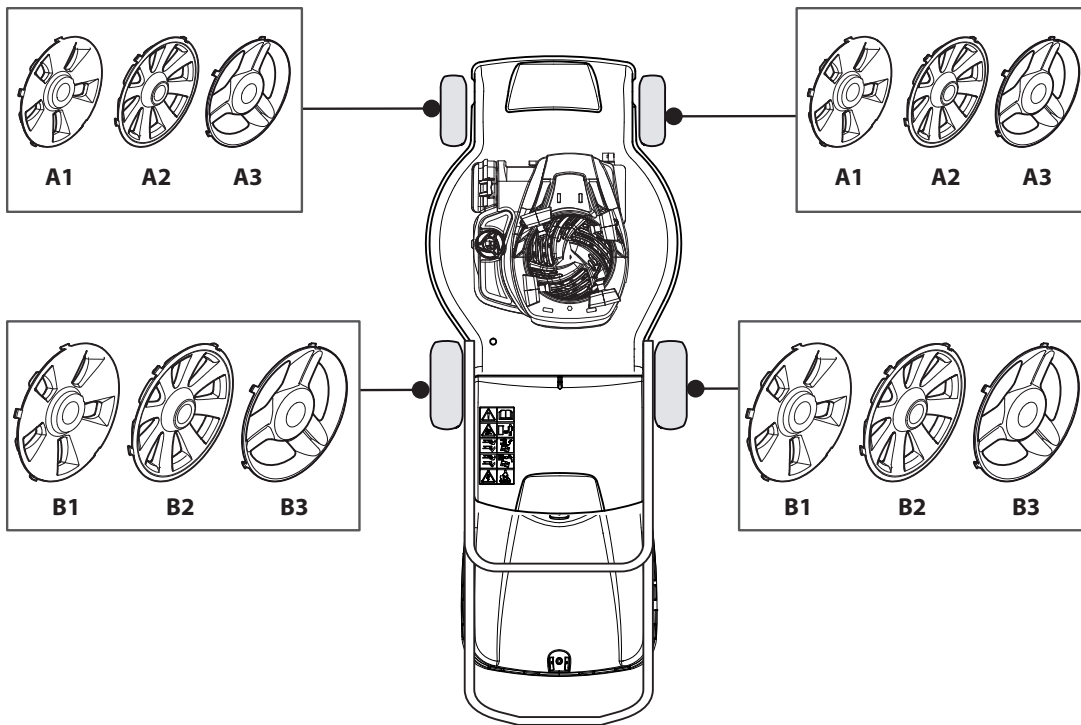

CRL-CSL 484 W - CRL-CSL 484 WQ

WBH Petrol Steel Height Adjusting

Issue 8 - 2015

Fig.	Quantity	Part No	Description	Notes
1	1	381302821/0	Front Wheel Axle	
2	2	322545142/0	Plate	
3	4	112728698/0	Screw	
4	2	112521350/0	Washer	
5	2	112155000/0	Nut	
6	2	112436051/0	Plate	
7	1	322869673/0	Rod, Height Adjustment	
7	1	322869683/0	Rod, Height Adjustment	
8	2	122519820/0	Pin	
9	1	122446193/0	Spring	
11	4	112728698/0	Screw	
12	2	322545152/0	Plate	
13	1	381302815/0	Rear Wheel Axle	
14	1	122534131/0	Pin	
15	1	381003357/0	Wheels Rear Adj. Lever	
16	1	122446192/0	Spring	
17	1	112154510/0	Nut	
21	2	112521350/0	Washer	
22	2	112155000/0	Nut	

CRL-CSL 484 W - CRL-CSL 484 WQ

WBH Petrol Steel Handle, Upper Part

Issue 8 - 2015

Fig.	Quantity	Part No	Description	Notes
1	1	381006740/0	Handle, Upper Part	
2	1	112727783/0	Screw	
3	1	181030084/0	Cable, Thread Engine Brake	B&S / GGP / Honda Engine
4	1	181005522/0	Throttle Cable	B&S Engine
4	1	181005534/0	Throttle Cable	for GGP RS-RSC-RSCT Engines
4	1	181005535/0	Throttle Cable	for GGP and Honda Engine
4	1	181005536/0	Throttle Cable	B&S E Series
5	1	112154510/0	Nut	
6	1	181003369/0	Lever, Engine Brake	
7	1	112154510/0	Nut	
8	1	112521330/0	Washer	
9	1	122430313/0	Guide Spring	

Bushing - Ø180

Ball Bearing - Ø180

Bushing - Ø240

Ball Bearing - Ø240

CRL-CSL 484 W - CRL-CSL 484 WQ

WBH Petrol Steel Wheels and Hub Caps

Issue 8 - 2015

Fig.	Quantity	Part No	Description	Notes
1	2	381007443/1	Wheel	
2	8	322042064/0	Bushing	
3	2	381007442/1	Wheel	
4	2	381007446/1	Wheel	
5	2	381007444/1	Wheel	
6	2	381007448/1	Wheel	
7	8	119216035/0	Bearing	
8	2	381007449/1	Wheel	
9	2	381007450/1	Wheel	
10	2	381007456/1	Wheel	