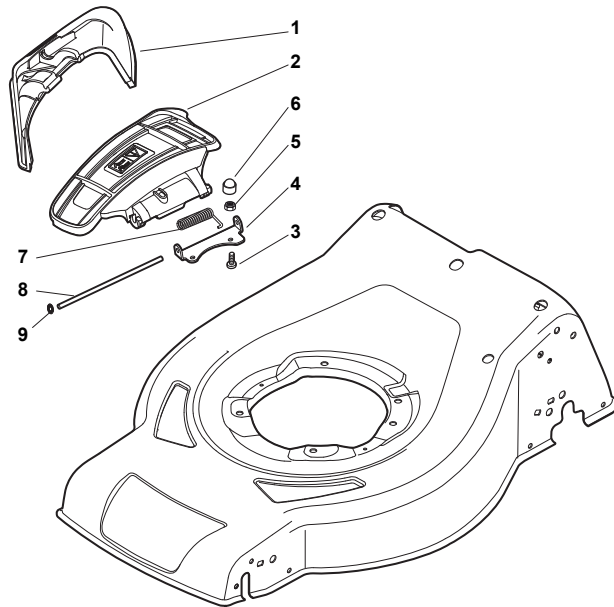

CRL-CSL 484 W - CRL-CSL 484 WQ

WBH Petrol Steel Handle, Upper Part

Issue 8 - 2015

Fig.	Quantity	Part No	Description	Notes
1	1	381006740/0	Handle, Upper Part	
2	1	112727788/0	Screw	
3	1	322551640/0	Plate	
4	1	112154510/0	Nut	
5	1	181030084/0	Cable, Thread Engine Brake	B&S / GGP / Honda Engine
6	1	181003369/0	Lever, Engine Brake	
7	1	112154510/0	Nut	
8	1	112521330/0	Washer	
9	1	122430313/0	Guide Spring	

CRL-CSL 484 W - CRL-CSL 484 WQ

WBH Petrol Steel Handle, Upper Part

Issue 8 - 2015

Fig.	Quantity	Part No	Description	Notes
1	1	381006740/0	Handle, Upper Part	
2	1	112727783/0	Screw	
3	1	181030084/0	Cable, Thread Engine Brake	B&S / GGP / Honda Engine
4	1	181005522/0	Throttle Cable	B&S Engine
4	1	181005534/0	Throttle Cable	for GGP RS-RSC-RSCT Engines
4	1	181005535/0	Throttle Cable	for GGP and Honda Engine
4	1	181005536/0	Throttle Cable	B&S E Series
5	1	112154510/0	Nut	
6	1	181003369/0	Lever, Engine Brake	
7	1	112154510/0	Nut	
8	1	112521330/0	Washer	
9	1	122430313/0	Guide Spring	

Bushing - Ø180

Ball Bearing - Ø180

Bushing - Ø240

Ball Bearing - Ø240

CRL-CSL 484 W - CRL-CSL 484 WQ

WBH Petrol Steel Wheels and Hub Caps

Issue 8 - 2015

Fig.	Quantity	Part No	Description	Notes
1	2	381007443/1	Wheel	
2	8	322042064/0	Bushing	
3	2	381007442/1	Wheel	
4	2	381007446/1	Wheel	
5	2	381007444/1	Wheel	
6	2	381007448/1	Wheel	
7	8	119216035/0	Bearing	
8	2	381007449/1	Wheel	
9	2	381007450/1	Wheel	
10	2	381007456/1	Wheel	

CRL-CSL 484 W - CRL-CSL 484 WQ

WBH Petrol Steel Protection, Belt

Issue 8 - 2015

Fig.	Quantity	Part No	Description	Notes
1	1	322108309/1	Rear Conveyor Assy	Black
2	1	322600314/0	Ejection Guard	
8	1	122517869/1	Pin	
3	2	112727803/0	Screw	
4	1	322806639/0	Fulcrum Pin	
5	2	112154510/0	Nut	
6	2	118203853/0	Screw	
7	1	122450456/0	Spring	
9	2	112604896/0	Crown Fastener	