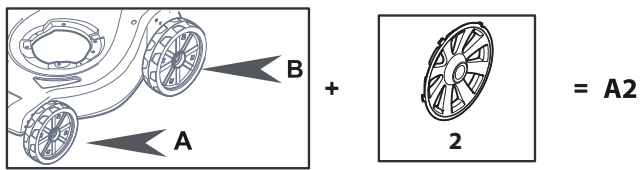

Bushing - Ø180

Ball Bearing - Ø180

Bushing - Ø240

Ball Bearing - Ø240

CRL-CSL 484 W - CRL-CSL 484 WQ

WBH Petrol Steel Wheels and Hub Caps

Issue 8 - 2015

Fig.	Quantity	Part No	Description	Notes
1	2	381007443/1	Wheel	
2	8	322042064/0	Bushing	
3	2	381007442/1	Wheel	
4	2	381007446/1	Wheel	
5	2	381007444/1	Wheel	
6	2	381007448/1	Wheel	
7	8	119216035/0	Bearing	
8	2	381007449/1	Wheel	
9	2	381007450/1	Wheel	
10	2	381007456/1	Wheel	