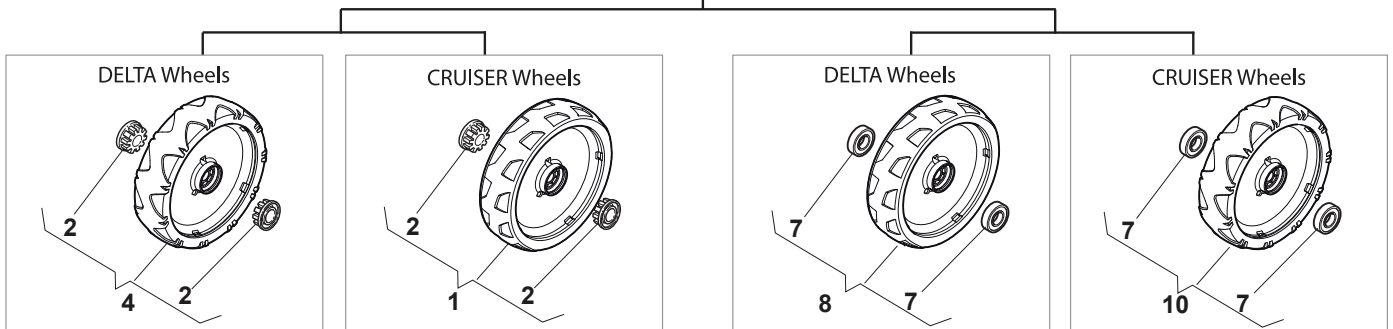

CRL-CSL 484 W - CRL-CSL 484 WQ

WBH Petrol Steel Handle, Upper Part

Issue 8 - 2015

Fig.	Quantity	Part No	Description	Notes
1	1	381006740/0	Handle, Upper Part	
2	1	112727788/0	Screw	
3	1	322551640/0	Plate	
4	1	112154510/0	Nut	
5	1	181030084/0	Cable, Thread Engine Brake	B&S / GGP / Honda Engine
6	1	181003369/0	Lever, Engine Brake	
7	1	112154510/0	Nut	
8	1	112521330/0	Washer	
9	1	122430313/0	Guide Spring	

CRL-CSL 484 W - CRL-CSL 484 WQ

WBH Petrol Steel Handle, Upper Part

Issue 8 - 2015

Fig.	Quantity	Part No	Description	Notes
1	1	381006740/0	Handle, Upper Part	
2	1	112727783/0	Screw	
3	1	181030084/0	Cable, Thread Engine Brake	B&S / GGP / Honda Engine
4	1	181005522/0	Throttle Cable	B&S Engine
4	1	181005534/0	Throttle Cable	for GGP RS-RSC-RSCT Engines
4	1	181005535/0	Throttle Cable	for GGP and Honda Engine
4	1	181005536/0	Throttle Cable	B&S E Series
5	1	112154510/0	Nut	
6	1	181003369/0	Lever, Engine Brake	
7	1	112154510/0	Nut	
8	1	112521330/0	Washer	
9	1	122430313/0	Guide Spring	

Bushing - Ø180

Ball Bearing - Ø180

Bushing - Ø240

Ball Bearing - Ø240

CRL-CSL 484 W - CRL-CSL 484 WQ

WBH Petrol Steel Wheels and Hub Caps

Issue 8 - 2015

Fig.	Quantity	Part No	Description	Notes
1	2	381007443/1	Wheel	
2	8	322042064/0	Bushing	
3	2	381007442/1	Wheel	
4	2	381007446/1	Wheel	
5	2	381007444/1	Wheel	
6	2	381007448/1	Wheel	
7	8	119216035/0	Bearing	
8	2	381007449/1	Wheel	
9	2	381007450/1	Wheel	
10	2	381007456/1	Wheel	