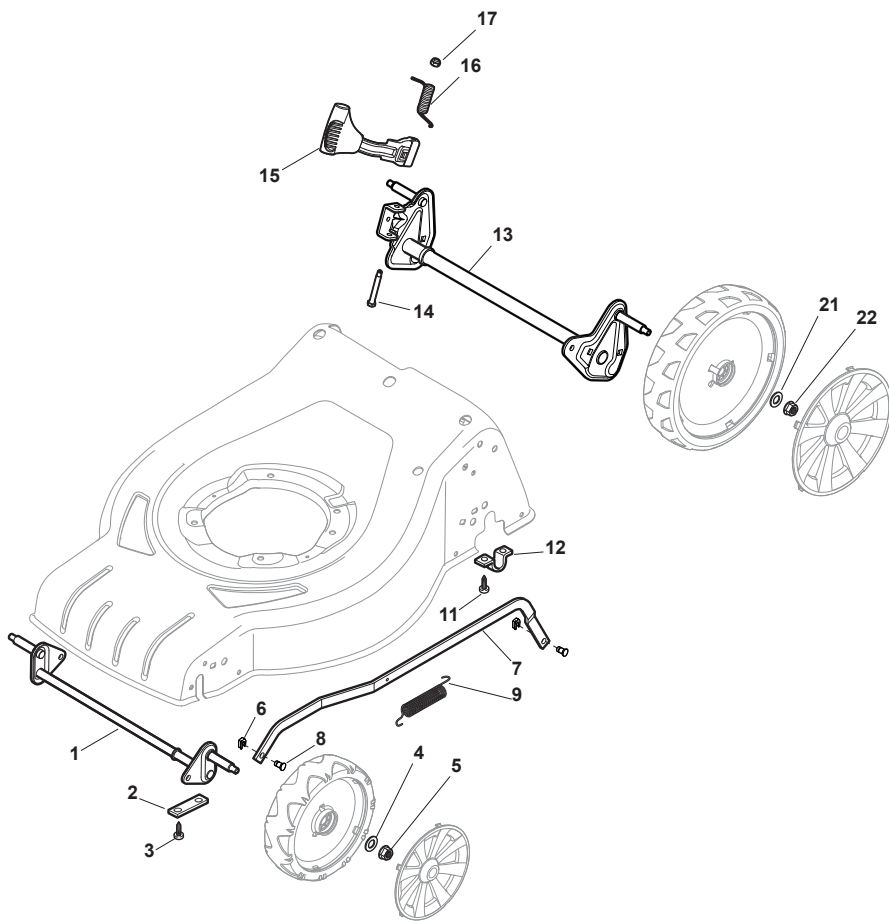

Parts Catalogue

for model

CRL-CSL 484 W - CRL-CSL 484 WQ

- Use GLOBAL GARDEN PRODUCT Genuine Spare Parts specified in the parts list for repair and/or replacement.
- The contents described in the parts list may change due to improvement.
- The drawings of the spare parts are only indicative and might not represent the part in question exactly.
- The indications "right" - "left" - "front" - "rear" refer to the position of the operator when using the machine.
- When placing orders of parts for repair and/or replacement, make sure that the illustrated parts list is the one applying to the machine's year of manufacture, as shown on the identification plate attached to the machine.

THIS INFORMATION IS NOT INTENDED FOR SALE OR RESALE, AND THIS NOTICE MUST REMAIN ON ALL COPIES.

CRL-CSL 484 W - CRL-CSL 484 WQ

WBH Petrol Steel Deck

Issue 8 - 2015

Fig.	Quantity	Part No	Description	Notes
1	1	381004018/0	Red Deck	
1	1	381004024/0	Black Deck	
1	1	381004729/0	Grey Deck	
2	1	322108301/1	Front Conveyor Assy	
3	6	112728699/0	Screw	
4	1	322108302/0	Rear Conveyor Assy	
5	6	112728699/0	Screw	
6	2	322545213/0	Plate	
7	1	381005139/0	Left Bracket	
8	6	112727801/0	Screw	
9	1	381005137/0	Right Bracket	
10	1	322060242/0	Belt Protection	
11	1	322140239/0	Mulching Deflector	
12	2	112728530/0	Screw	

CRL-CSL 484 W - CRL-CSL 484 WQ

WBH Petrol Steel Height Adjusting

Issue 8 - 2015

Fig.	Quantity	Part No	Description	Notes
1	1	381302821/0	Front Wheel Axle	
2	2	322545142/0	Plate	
3	4	112728698/0	Screw	
4	2	112521350/0	Washer	
5	2	112155000/0	Nut	
6	2	112436051/0	Plate	
7	1	322869673/0	Rod, Height Adjustment	
7	1	322869683/0	Rod, Height Adjustment	
8	2	122519820/0	Pin	
9	1	122446193/0	Spring	
11	4	112728698/0	Screw	
12	2	322545152/0	Plate	
13	1	381302815/0	Rear Wheel Axle	
14	1	122534131/0	Pin	
15	1	381003357/0	Wheels Rear Adj. Lever	
16	1	122446192/0	Spring	
17	1	112154510/0	Nut	
21	2	112521350/0	Washer	
22	2	112155000/0	Nut	