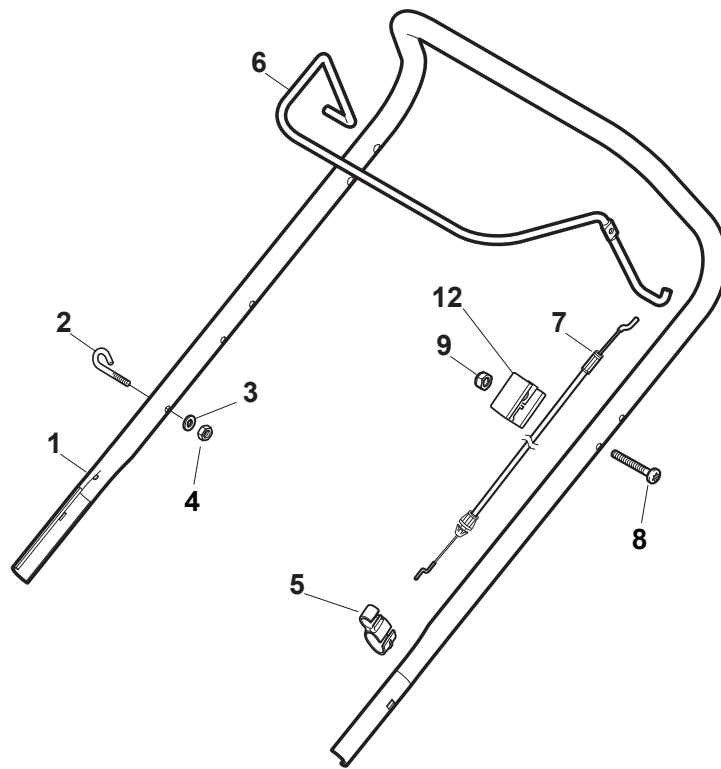

CRL-CSL 484 W - CRL-CSL 484 WQ

WBH Petrol Steel Handle, Upper Part

Issue 8 - 2015

Fig.	Quantity	Part No	Description	Notes
1	1	381006739/1	Handle, Upper Part	
1	1	381006745/1	Handle, Upper Part with sponge handgrip	
1	1	381006753/0	Handle, Upper Part Yellow	
2	1	122430313/0	Guide Spring	
3	1	112521330/0	Washer	
4	1	112154510/0	Nut	
5	1	118390020/0	Conduit Clip Caproeurope	
6	1	181003363/1	Lever, Engine Brake Black	Black
6	1	381003365/0	Lever, Engine Brake Yellow	Yellow
6	1	381003376/0	Lever, Engine Brake Red	Red
7	1	181030056/0	Cable, Thread Engine Brake	for B&S Engine
7	1	181030056/0	Cable, Thread Engine Brake	for GGP Engine
7	1	181030069/1	Cable, Thread Engine Brake	for Honda Engine
8	1	112727783/0	Screw	
9	1	112154510/0	Nut	
12	1	322551640/0	Plate