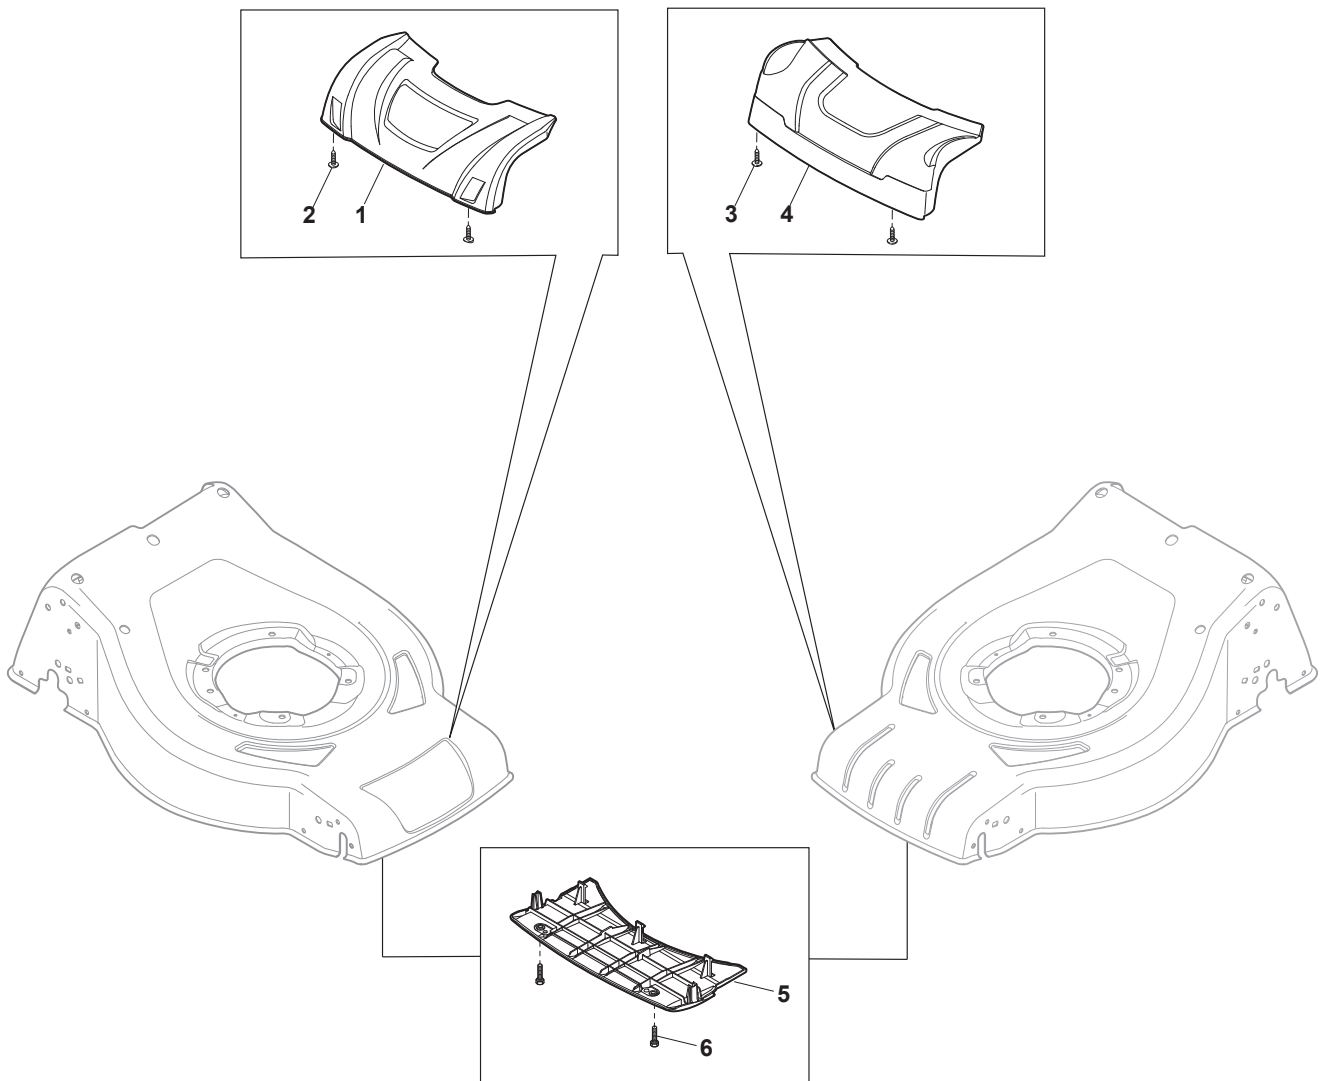

THIS INFORMATION IS NOT INTENDED FOR SALE OR RESALE, AND THIS NOTICE MUST REMAIN ON ALL COPIES.

CRL-CSL 484 W - CRL-CSL 484 WQ

WBH Petrol Steel Deck

Issue 8 - 2015

Fig.	Quantity	Part No	Description	Notes
1	1	381004018/0	Red Deck	
1	1	381004024/0	Black Deck	
1	1	381004729/0	Grey Deck	
2	1	322108301/1	Front Conveyor Assy	
3	6	112728699/0	Screw	
4	1	322108302/0	Rear Conveyor Assy	
5	6	112728699/0	Screw	
6	2	322545213/0	Plate	
7	1	381005139/0	Left Bracket	
8	6	112727801/0	Screw	
9	1	381005137/0	Right Bracket	
10	1	322060242/0	Belt Protection	
11	1	322140239/0	Mulching Deflector	
12	2	112728530/0	Screw	

CRL-CSL 484 W - CRL-CSL 484 WQ

WBH Petrol Steel Deck

Issue 8 - 2015

Fig.	Quantity	Part No	Description	Notes
1	1	381004020/0	Red Deck	
1	1	381004051/0	Black Deck	
2	1	322108301/1	Front Conveyor Assy	
3	6	112728699/0	Screw	
4	1	322108302/0	Rear Conveyor Assy	
5	6	112728699/0	Screw	
6	2	322545213/0	Plate	
7	1	381005139/0	Left Bracket	
8	6	112727801/0	Screw	
9	1	381005137/0	Right Bracket	
10	1	322060242/0	Belt Protection	
11	1	322140239/0	Mulching Deflector	
12	2	112728530/0	Screw	

CRL-CSL 484 W - CRL-CSL 484 WQ

WBH Petrol Steel Height Adjusting

Issue 8 - 2015

Fig.	Quantity	Part No	Description	Notes
1	1	381302821/0	Front Wheel Axle	
2	2	322545142/0	Plate	
3	4	112728698/0	Screw	
4	2	112521350/0	Washer	
5	2	112155000/0	Nut	
6	2	112436051/0	Plate	
7	1	322869673/0	Rod, Height Adjustment	
7	1	322869683/0	Rod, Height Adjustment	
8	2	122519820/0	Pin	
9	1	122446193/0	Spring	
11	4	112728698/0	Screw	
12	2	322545152/0	Plate	
13	1	381302815/0	Rear Wheel Axle	
14	1	122534131/0	Pin	
15	1	381003357/0	Wheels Rear Adj. Lever	
16	1	122446192/0	Spring	
17	1	112154510/0	Nut	
21	2	112521350/0	Washer	
22	2	112155000/0	Nut	